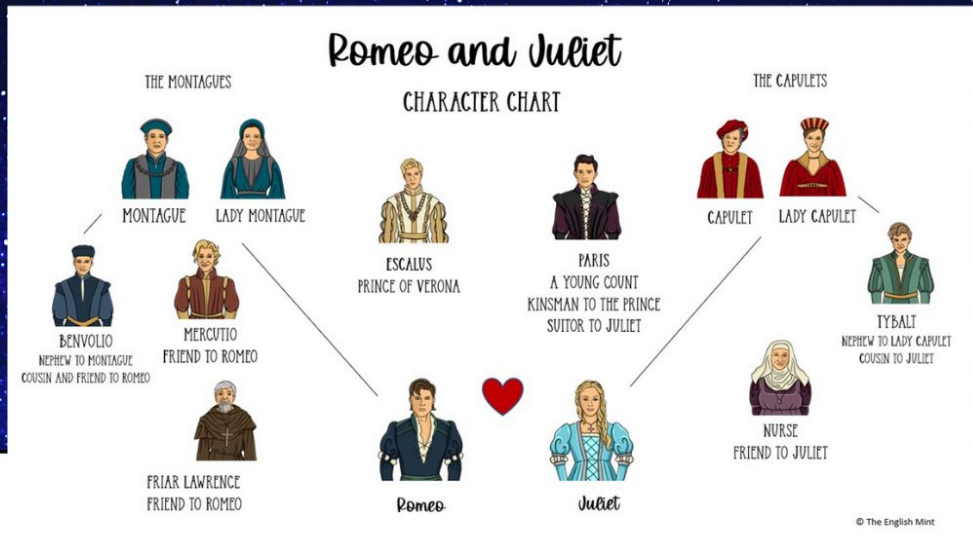

ROMEO & JULIET

CHARACTER MAP
IN COLOR & B/W
By The English Mint